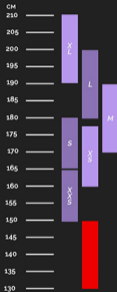

RACE*

MTB 27.5/29ER

TRACK/TRIATHLON

*NOAH SL, DISC, NOAH SL, NOAH, HELIUM SLX, HELIUM X, HELIUM SLA, FENIX SL, DISC, FENIX SL, FENIX C, X-TRAIL C, X-TRAIL A

* KIDS BIKE: YOU CAN CHOOSE BETWEEN RACE AND CROS BIKE

WOMEN RACE*

WOMEN LIZ C / LIZ

WOMEN TEMPO X

*JANE SL DISC, JANE SL, JANE, AURA SLX, AURA X, AURA SLA, LIZ SL DISC, LIZ SL

 - KIDS BIKE: YOU CAN CHOOSE BETWEEN RACE AND CROSS BIKE

X-BOW/X-RIDE

X-NIGHT

TEMPO X

 = KIDS BIKE: YOU CAN CHOOSE BETWEEN RACE AND CROS BIKE