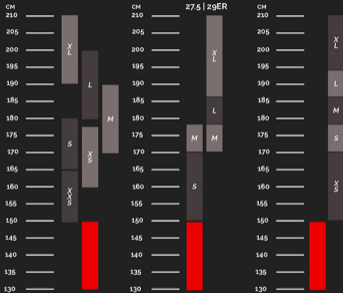

RACE*

MTB 27.5/29ER

TRACK/TRIATHLON

*NOAH SL, DISC, NOAH SL, NOAH, HELIUM SLX, HELIUM X, HELIUM SLA, FENIX SL, DISC, FENIX SL, FENIX C, X-TRAIL C, X-TRAIL A

* KIDS BIKE: YOU CAN CHOOSE BETWEEN RACE AND CROS BIKE

WOMEN RACE*

WOMEN LIZ C / LIZ

WOMEN TEMPO X

*JANE SL DISC, JANE SL, JANE, AURA SLX, AURA X, AURA SLA, LIZ SL DISC, LIZ SL

 - KIDS BIKE: YOU CAN CHOOSE BETWEEN RACE AND CROSS BIKE

X-BOW/X-RIDE

X-NIGHT

TEMPO X

 = KIDS BIKE: YOU CAN CHOOSE BETWEEN RACE AND CROS BIKE